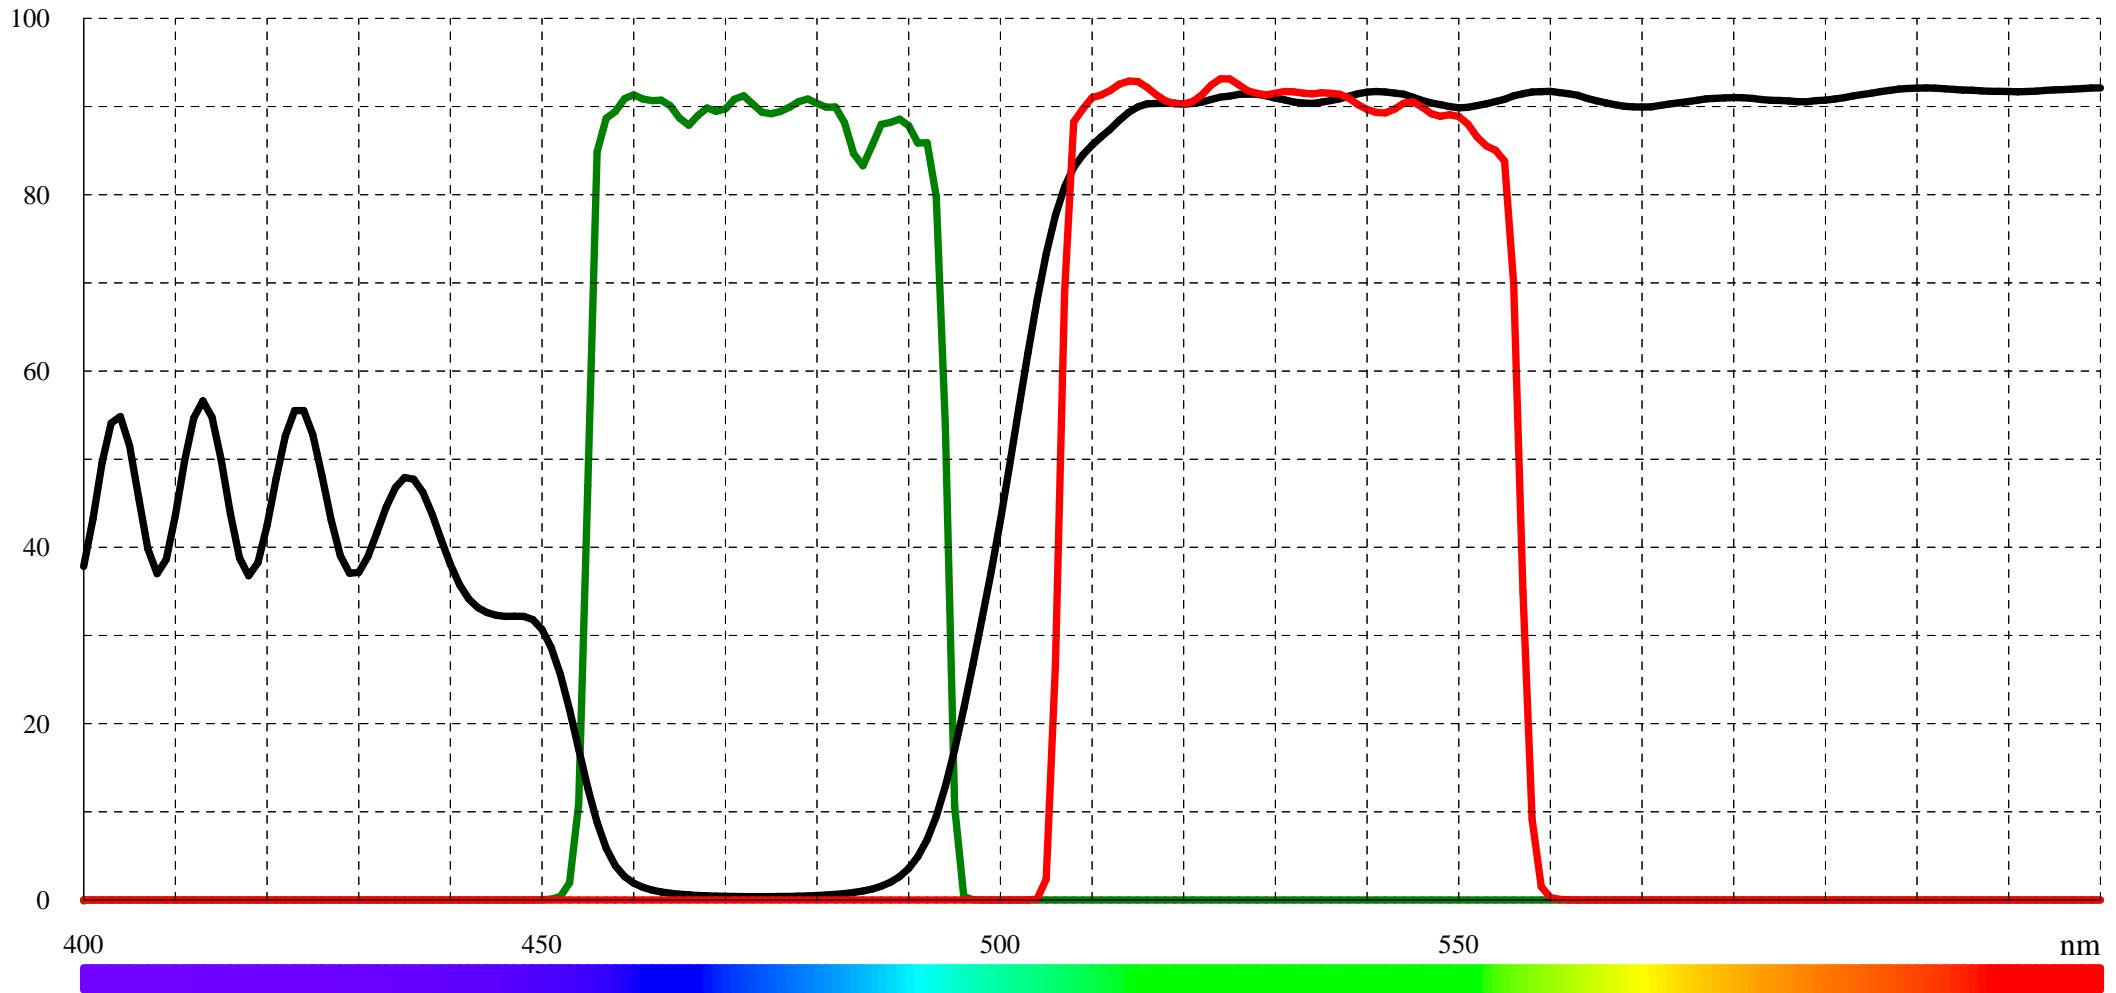

### Typical transmission for Filter Set FS 0017 (LF102063)

- EXCITATION BP 475/40 (LF102060)
- DICHROIC DCLP 500 (LF102061)
- EMISSION BP 530/50 (LF102062)

T

### Typical blocking for Filter Set FS 0017 (LF102063)

- EXCITATION BP 475/40 (LF102060)
- DICHROIC DCLP 500 (LF102061)
- EMISSION BP 530/50 (LF102062)