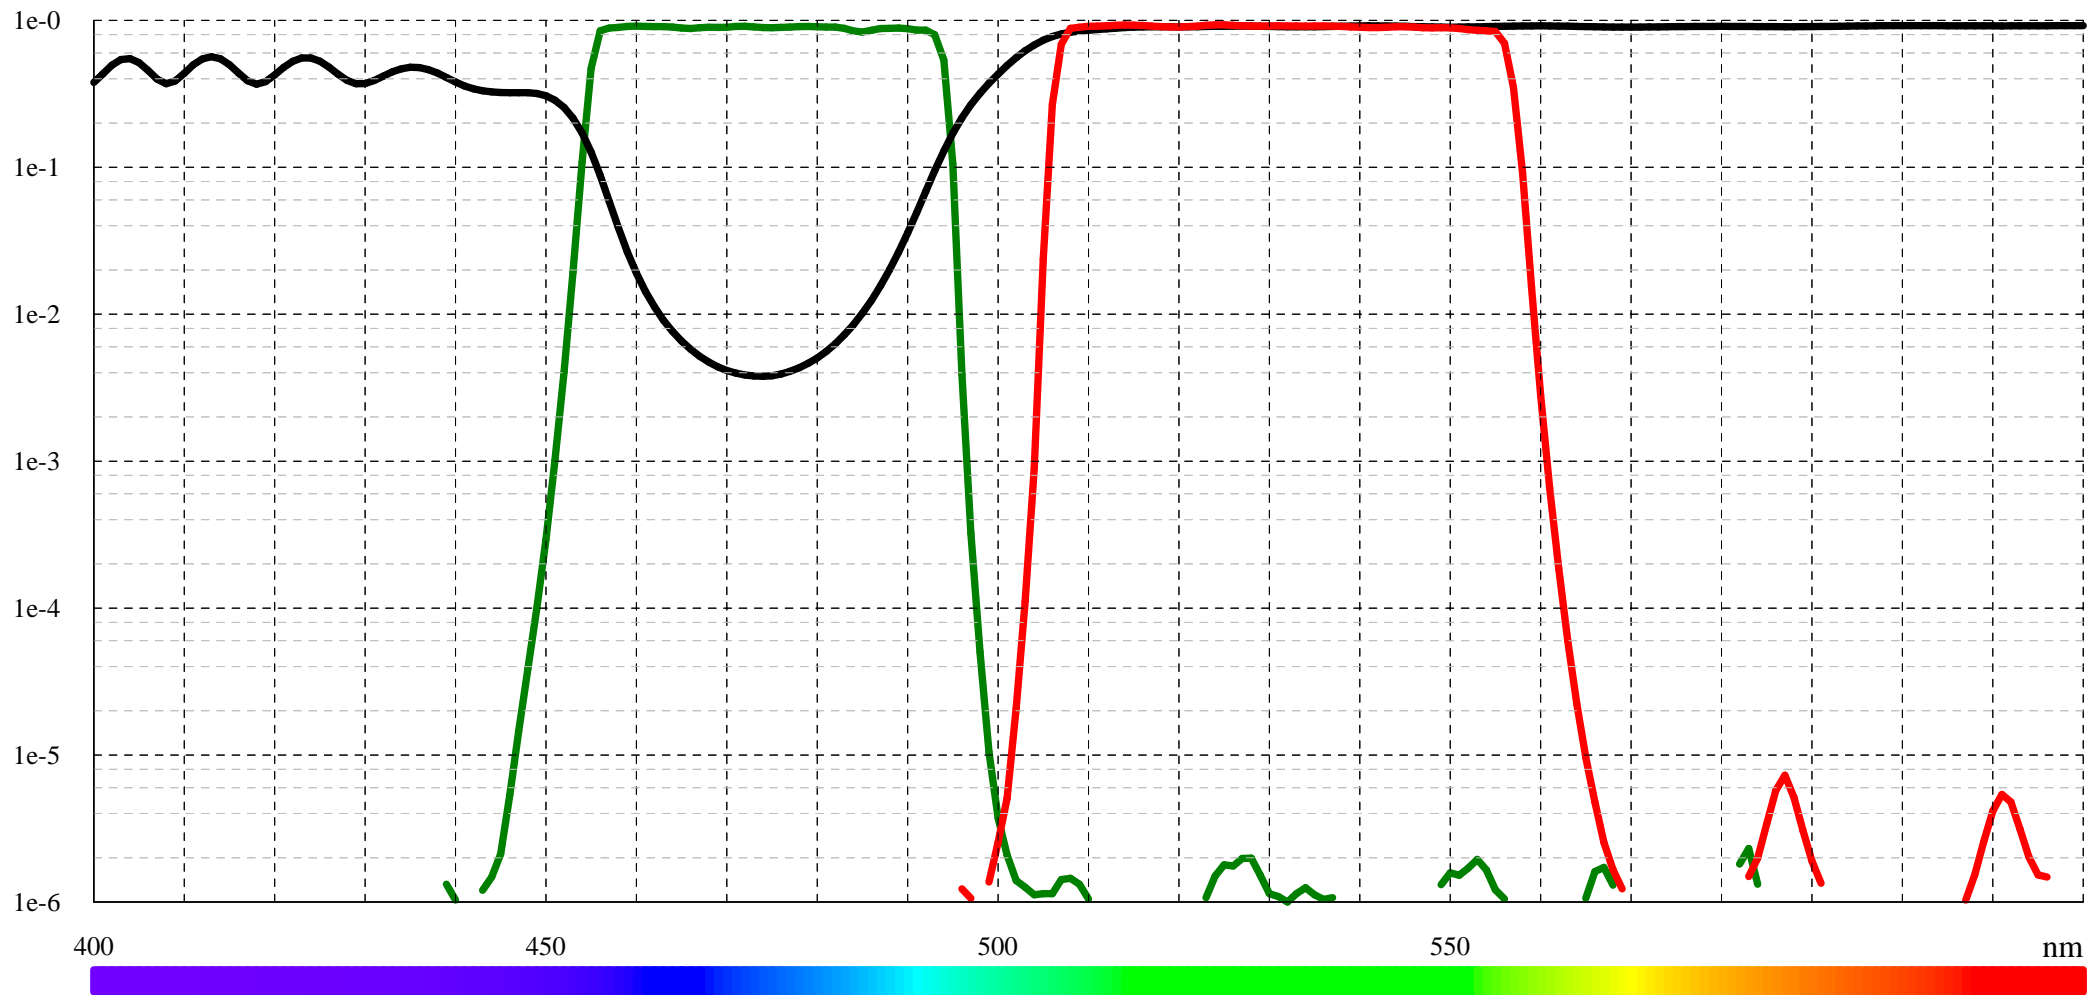

### Typical transmission for Filter Set FS 0017 (LF102063)

- EXCITATION BP 475/40 (LF102060)
- DICHROIC DCLP 500 (LF102061)
- EMISSION BP 530/50 (LF102062)

T

### Typical blocking for Filter Set FS 0017 (LF102063)

- EXCITATION BP 475/40 (LF102060)
- DICHROIC DCLP 500 (LF102061)
- EMISSION BP 530/50 (LF102062)