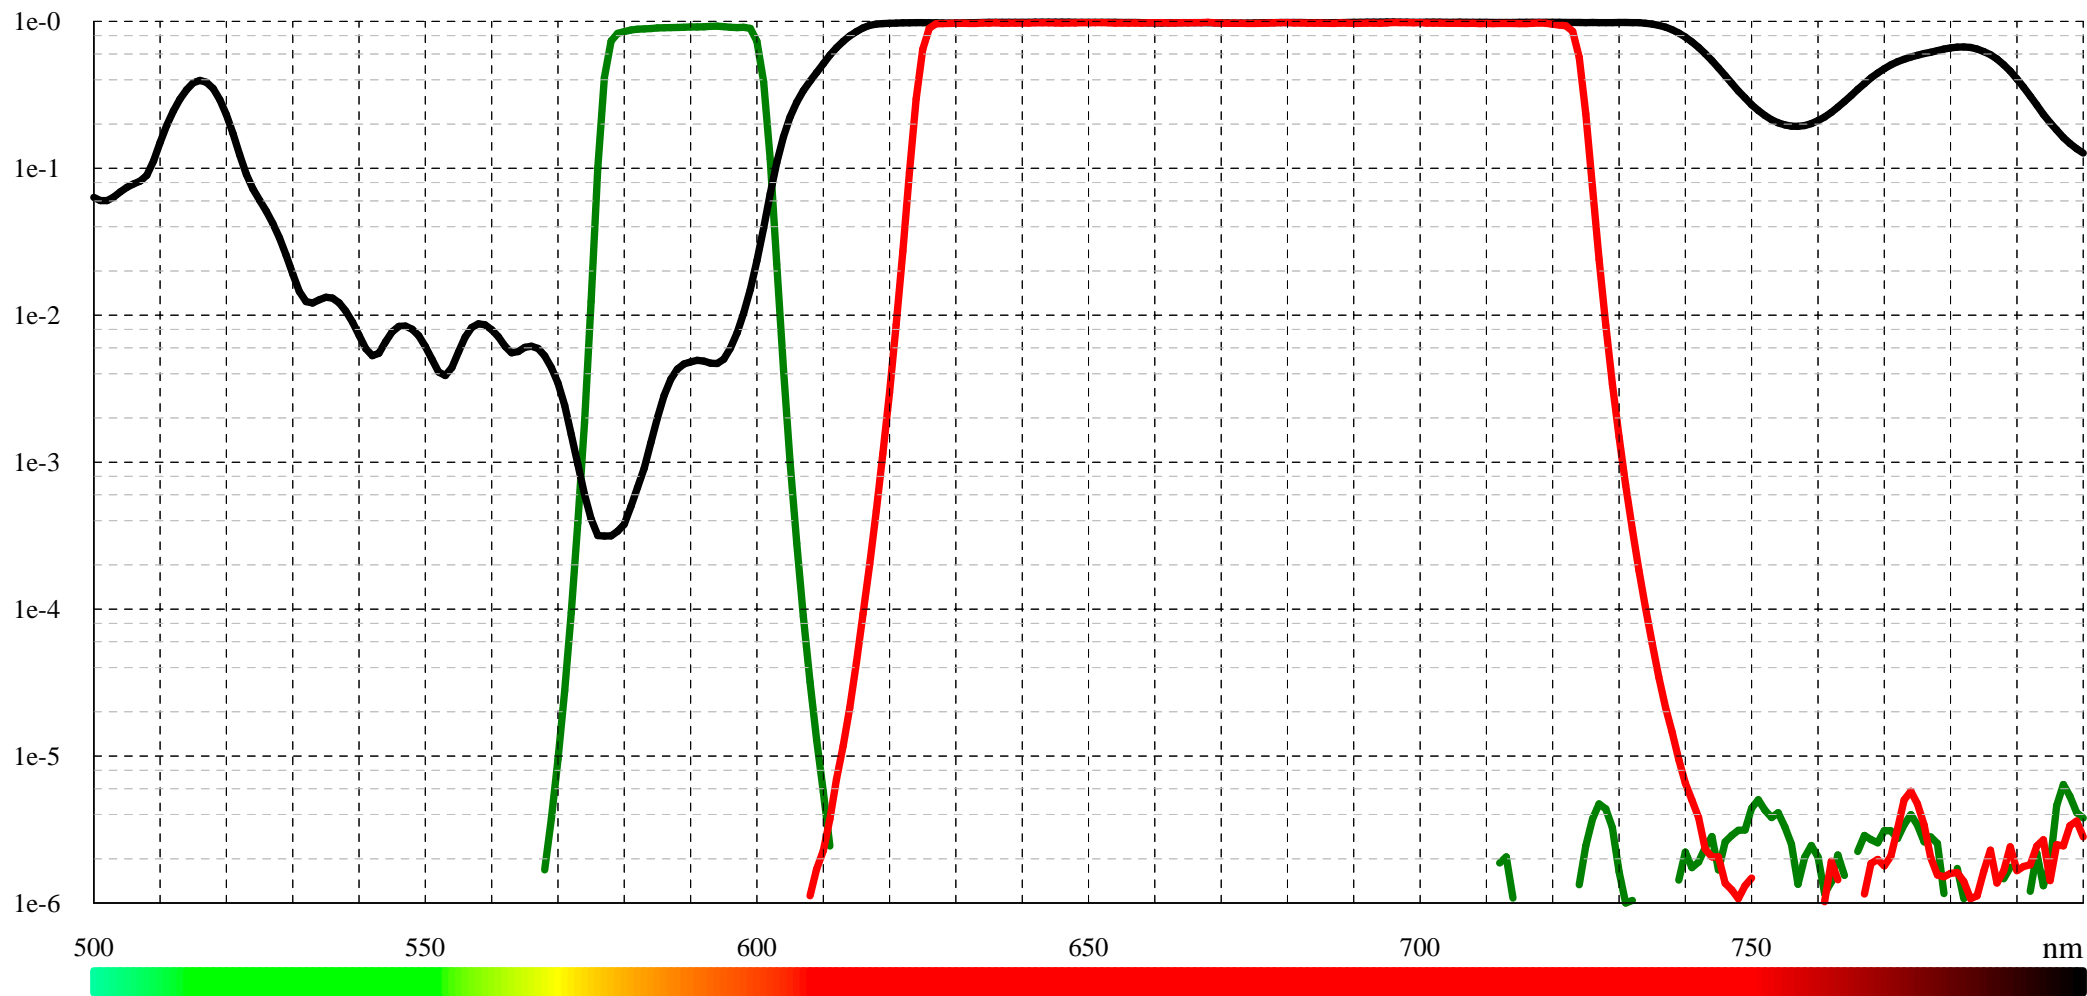

T in %

Typical transmission for Filter Set FS 0009 (LF101715)

- EXCITATION: BP 592/24 (LF101712)
- DICHROIC: DCLP 615 (LF101413)
- EMISSION: BP 675/100 (LF101714)

T

Typical transmission for Filter Set FS 0009 (LF101715)

- EXCITATION: BP 592/24 (LF101712)

- DICHROIC: DCLP 615 (LF101413)

- EMISSION: BP 675/100 (LF101714)