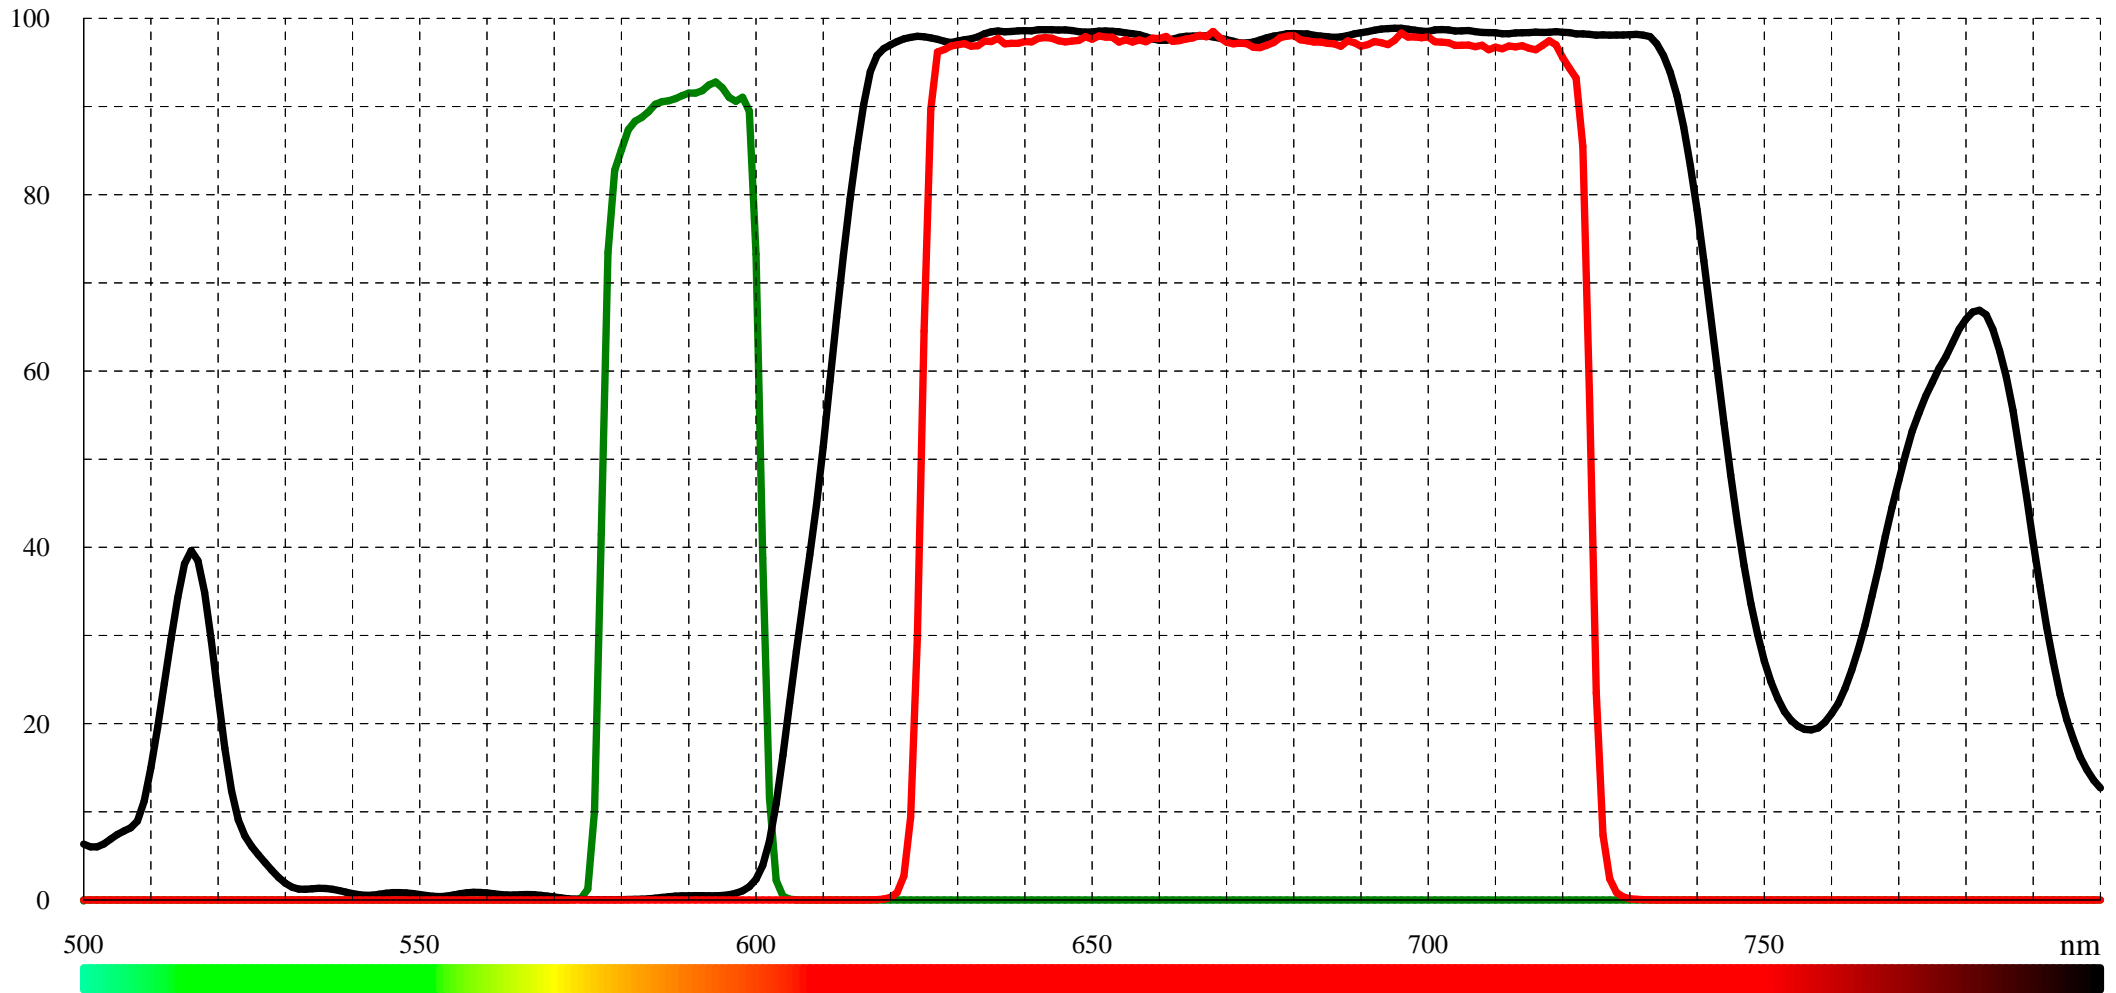

T in %

Typical transmission for Filter Set FS 0009 (LF101715)

- EXCITATION: BP 592/24 (LF101712)
- DICHROIC: DCLP 615 (LF101413)
- EMISSION: BP 675/100 (LF101714)

T

Typical transmission for Filter Set FS 0009 (LF101715)

- EXCITATION: BP 592/24 (LF101712)

- DICHROIC: DCLP 615 (LF101413)

- EMISSION: BP 675/100 (LF101714)