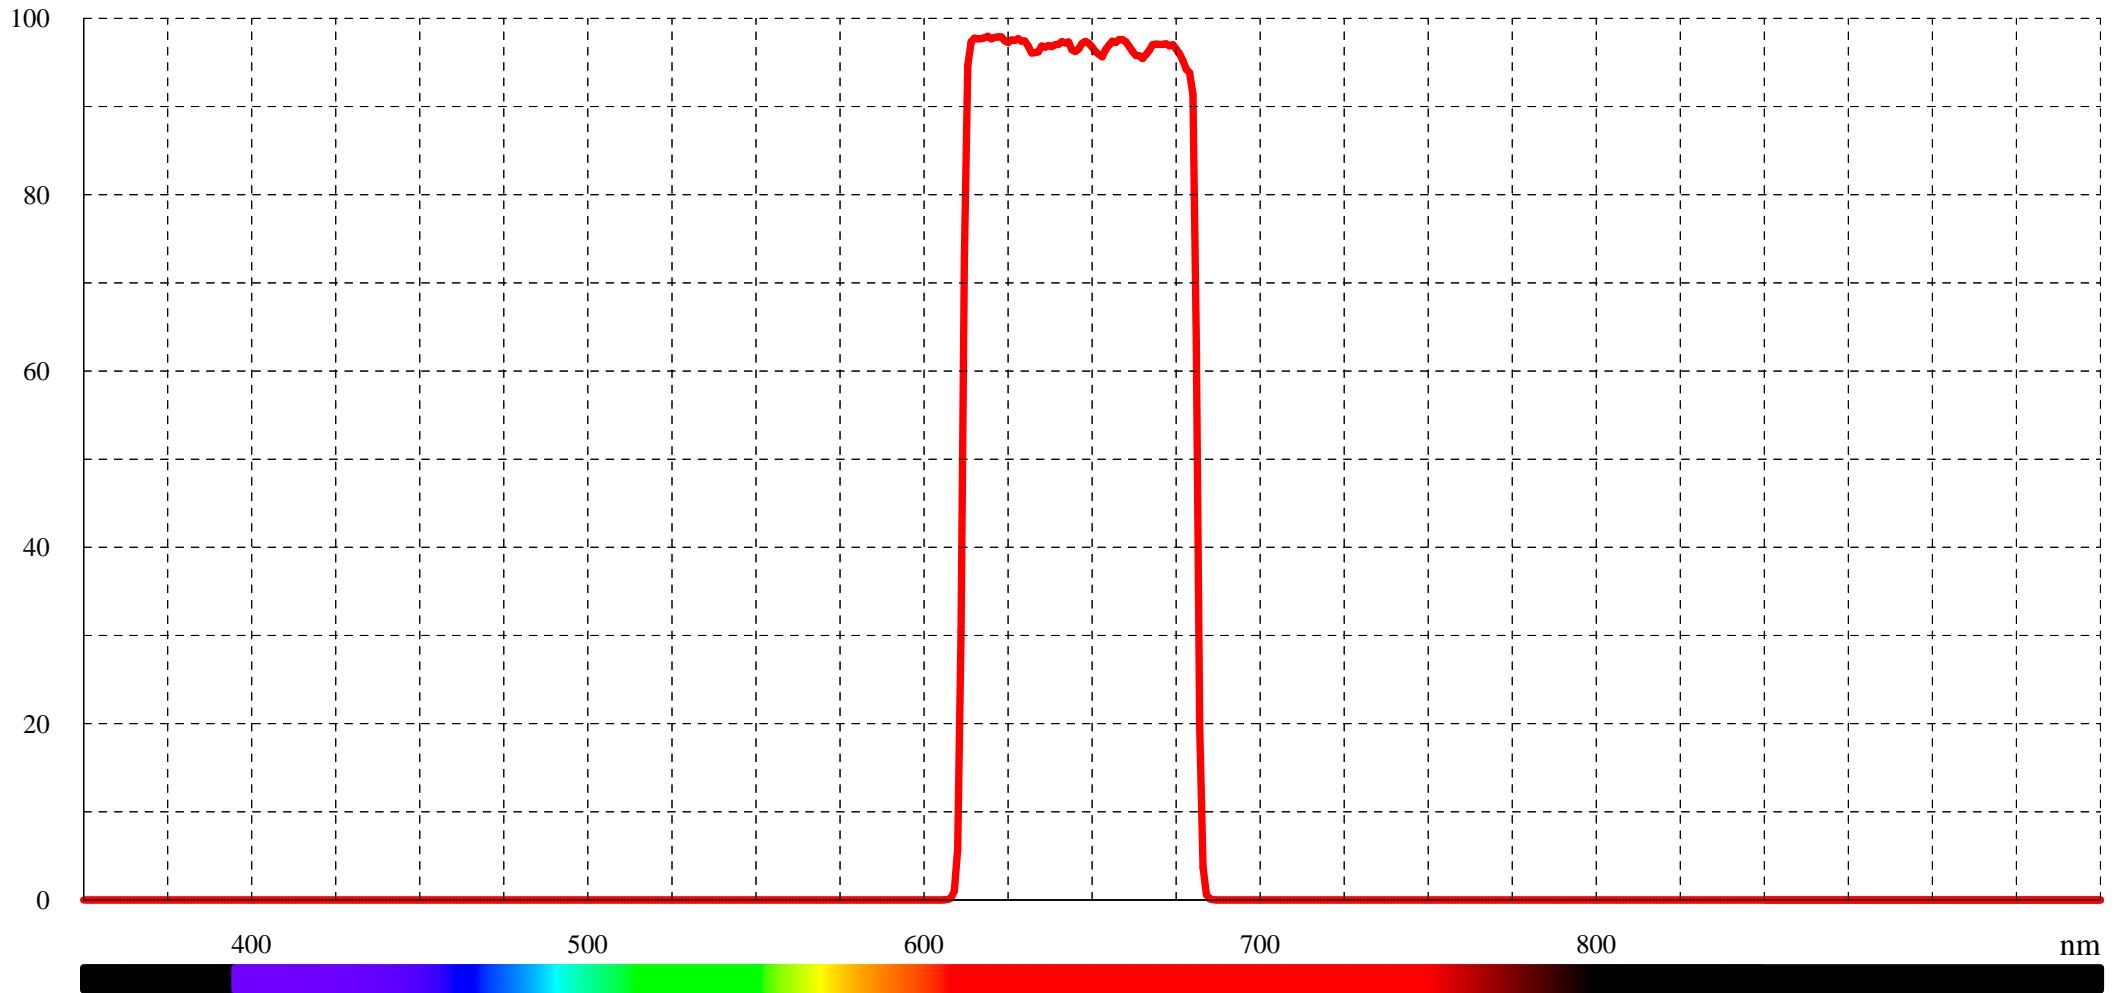

T in %

Typical transmission for TopPride™ BP 647/70 (LF101758)

T

Typical blocking for TopPride™ BP 647/70 (LF101758)