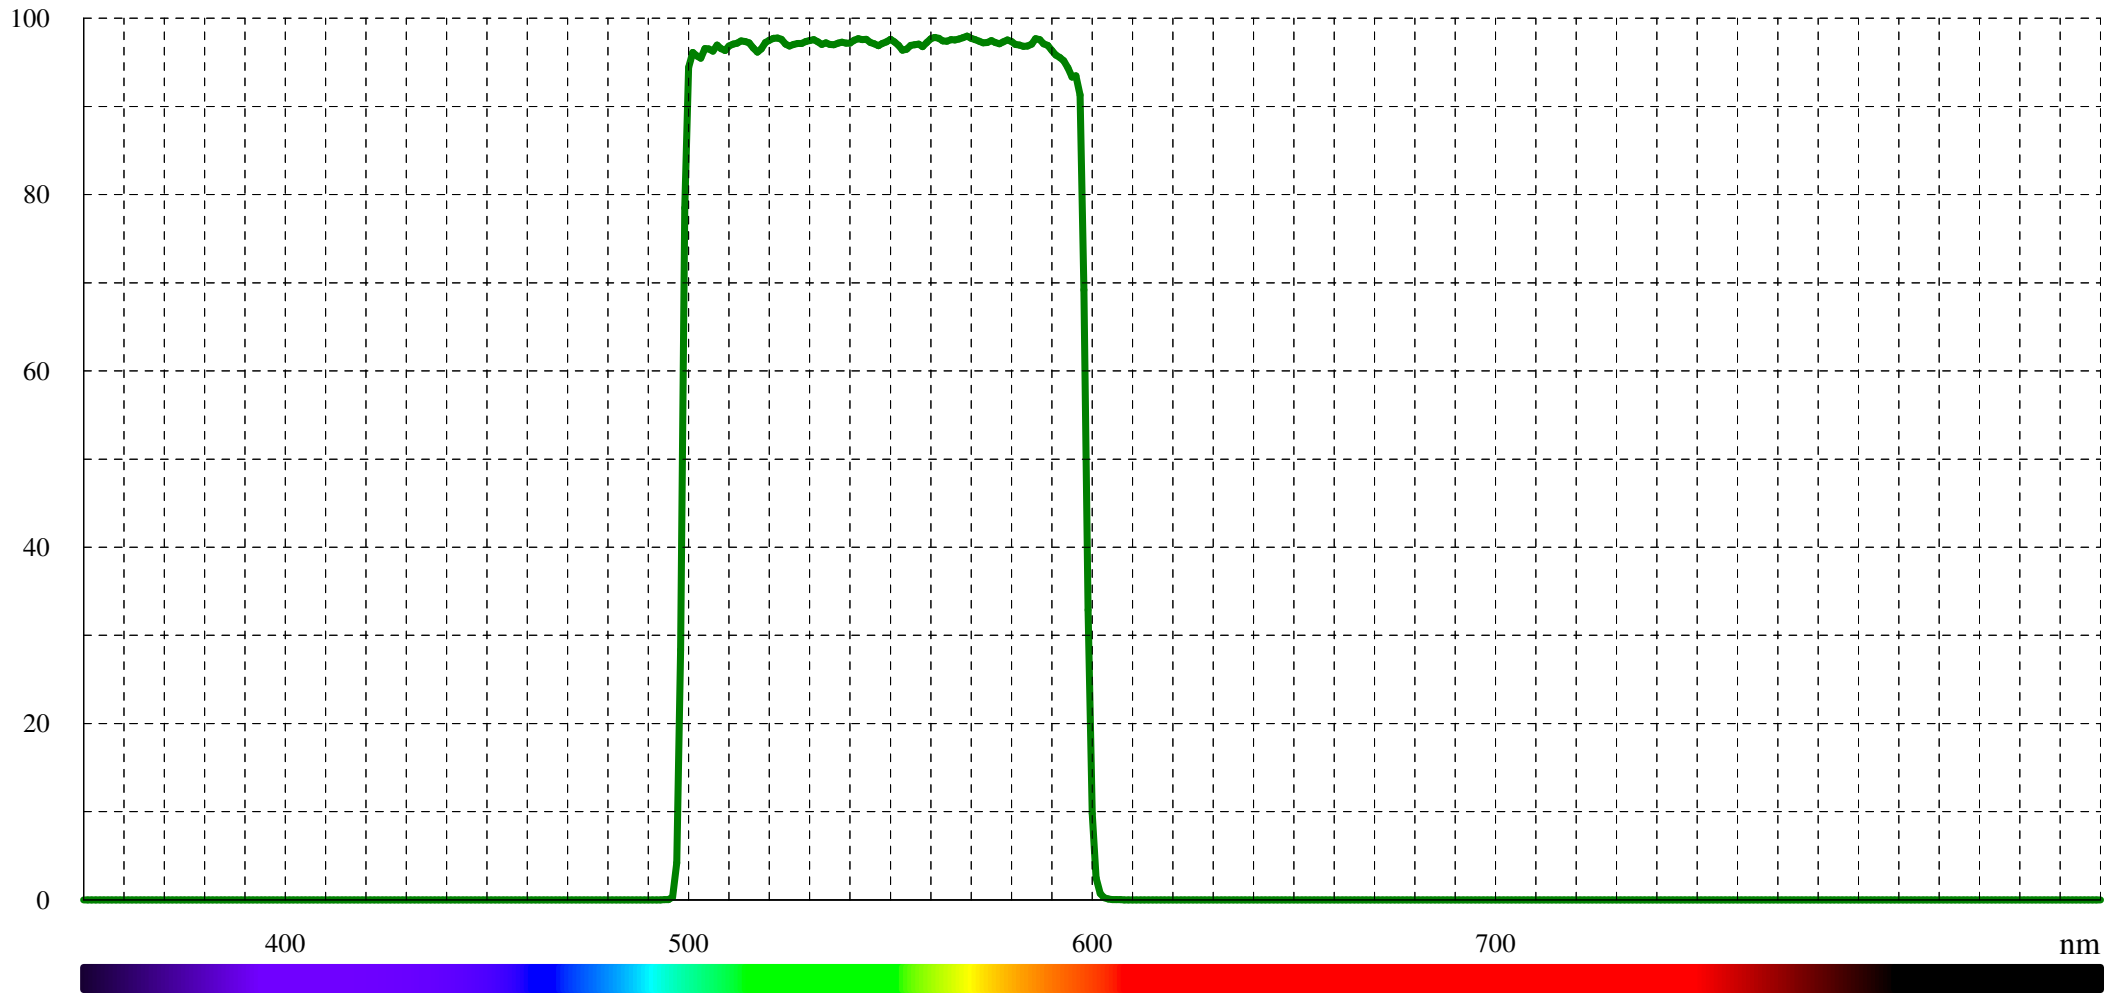

### Typical transmission for TopPride™ BP 550/100 (LF101761)

T

### Typical blocking for TopPride™ BP 550/100 (LF101761)