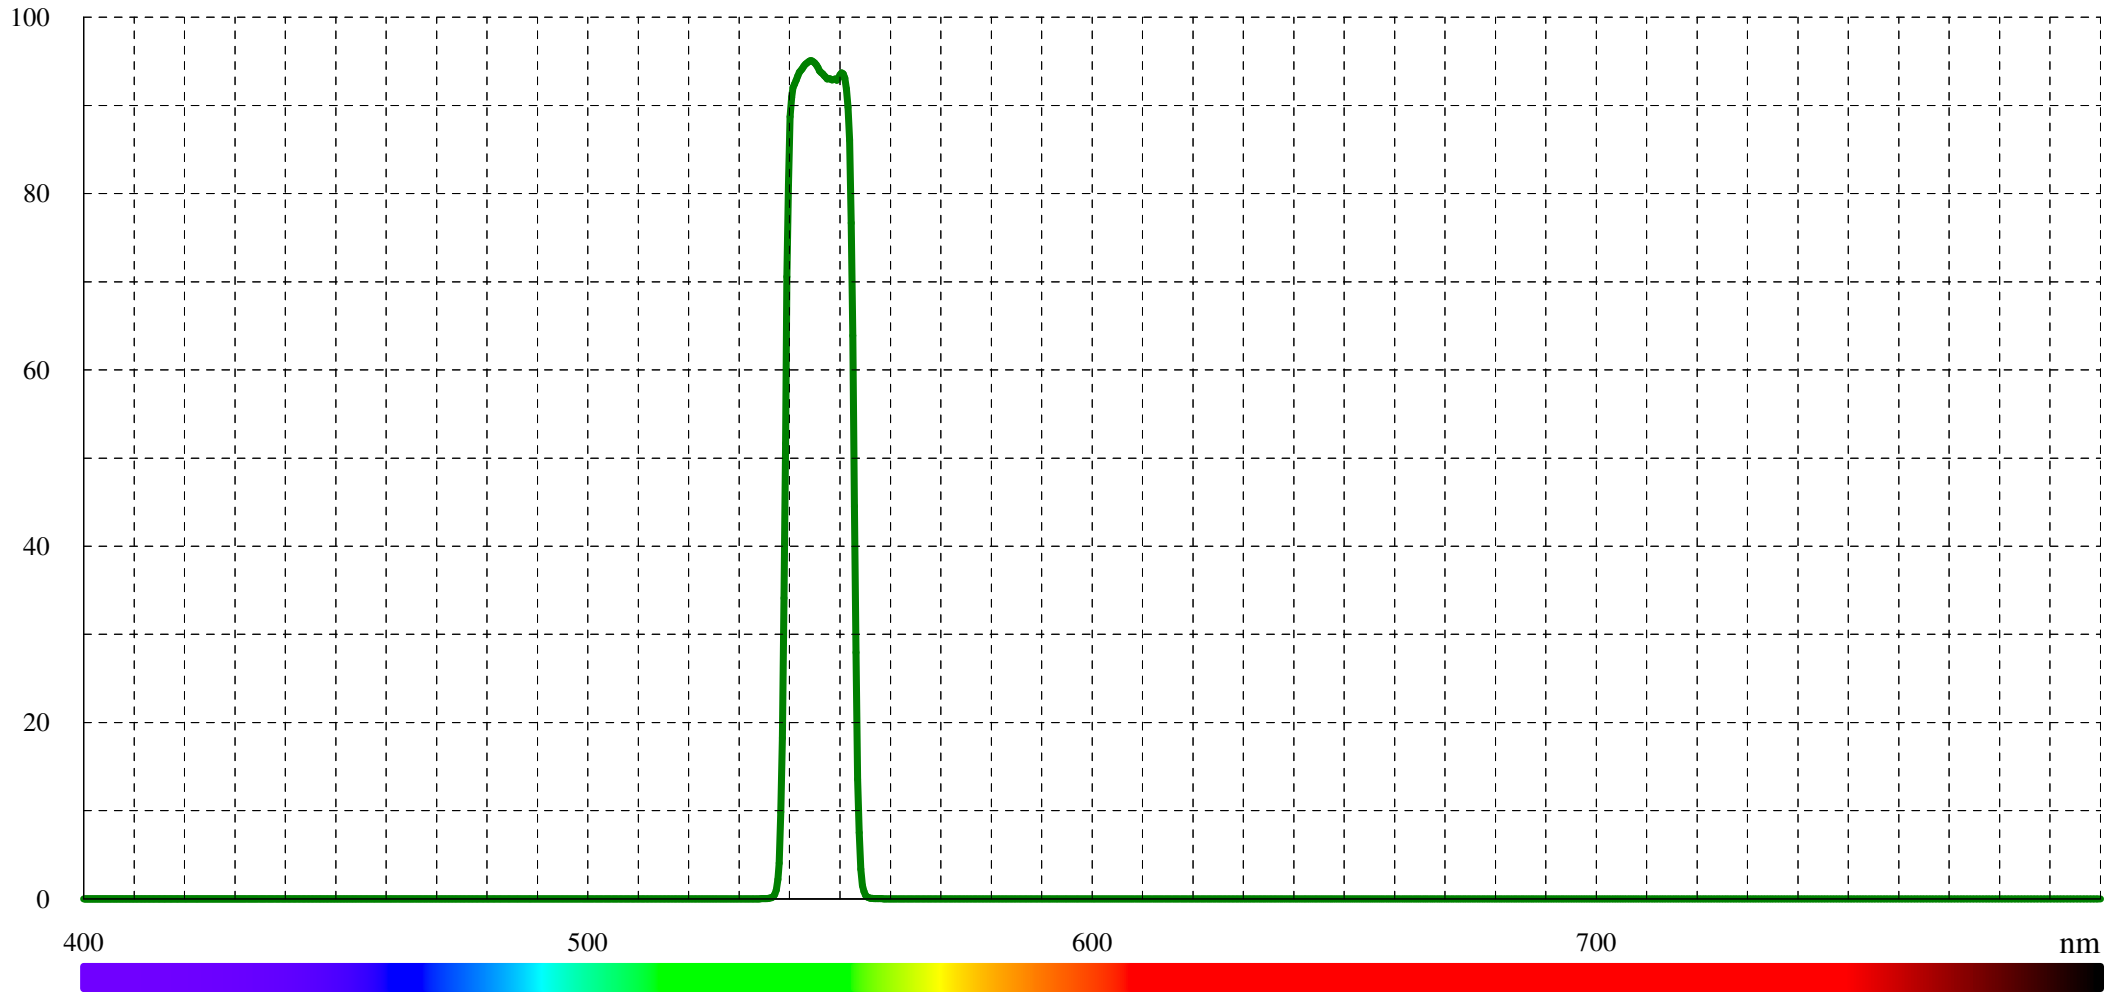

T in %

Typical transmission for TopPride™ BP 546/12 (LF101704)

T

Typical blocking for TopPride™ BP 546/12 (LF101704)