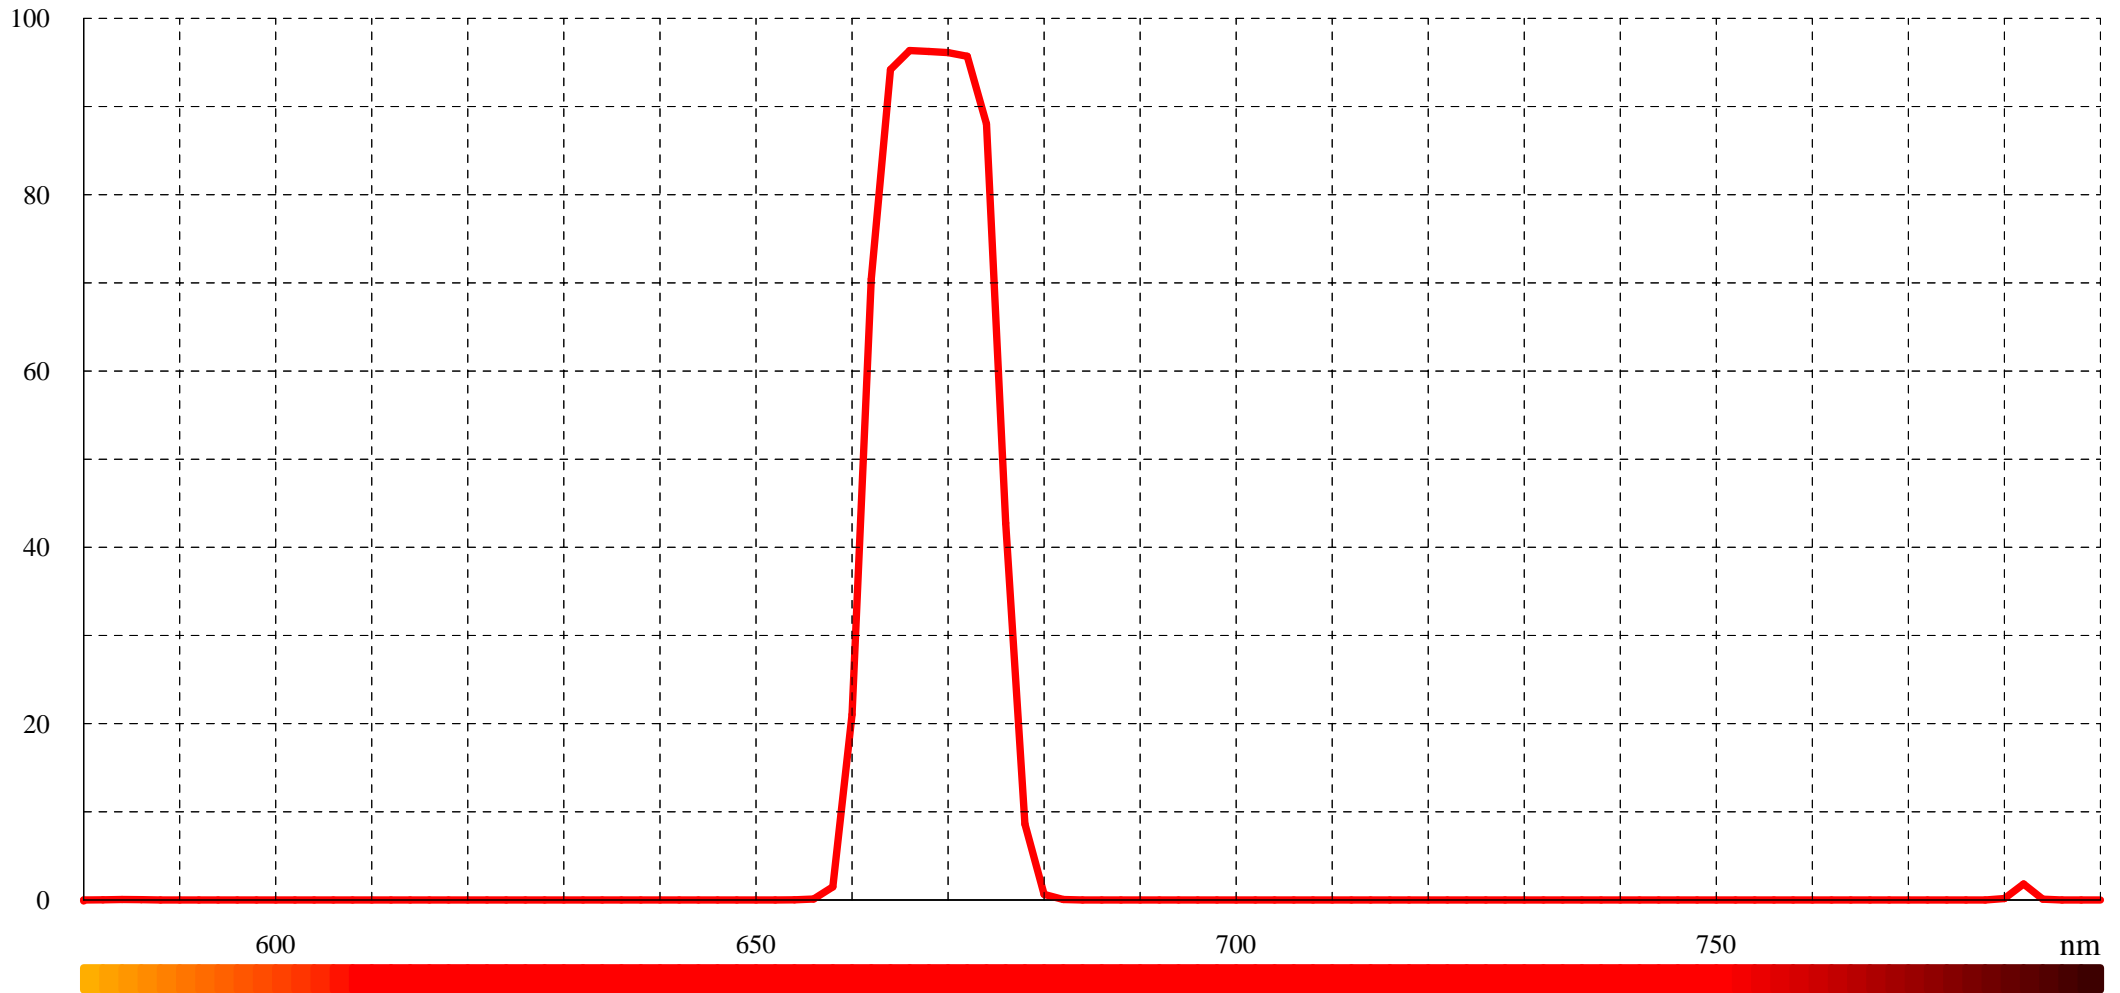

### Typical transmission for BP 668/14 (LF102070)

T

### Typical blocking for BP 668/14 (LF102070)