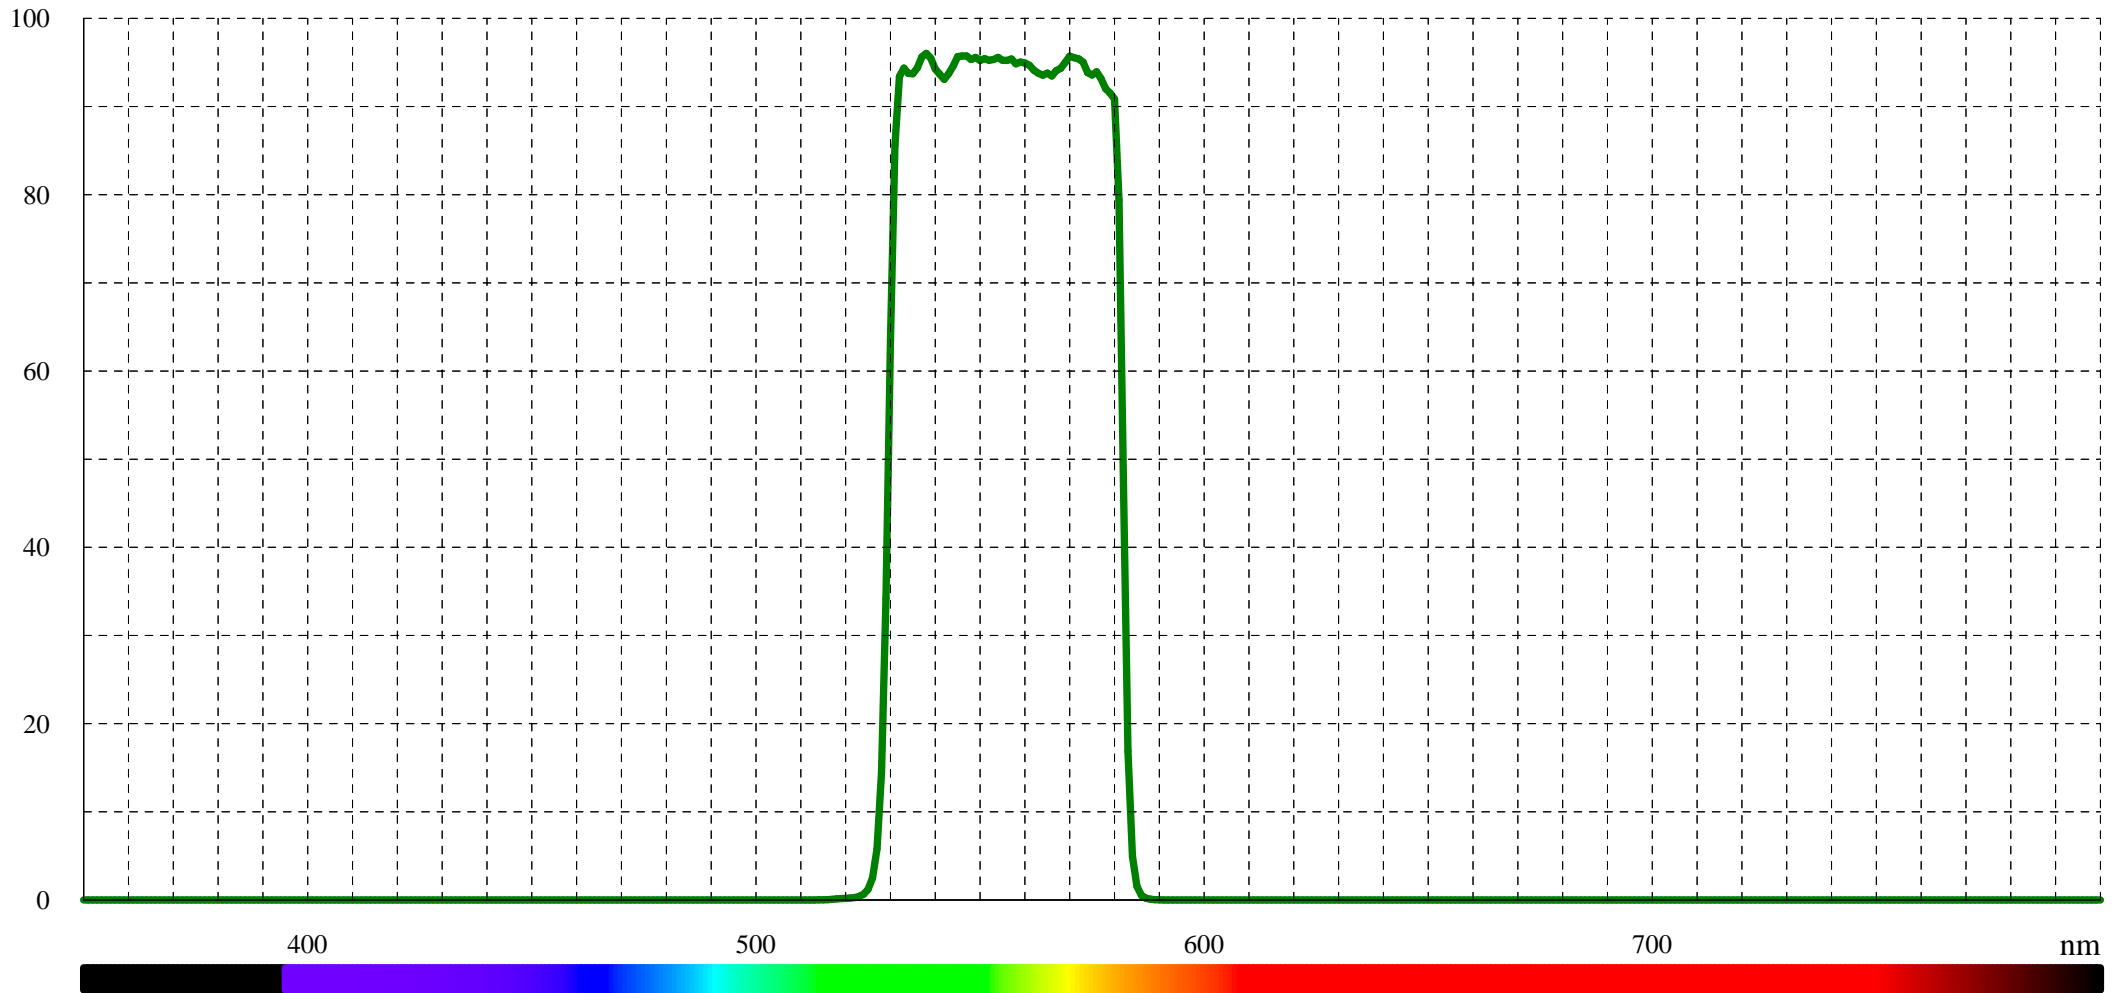

### Typical transmission for BP 558/55 (LF101754)

T

### Typical blocking for BP 558/55 (LF101754)